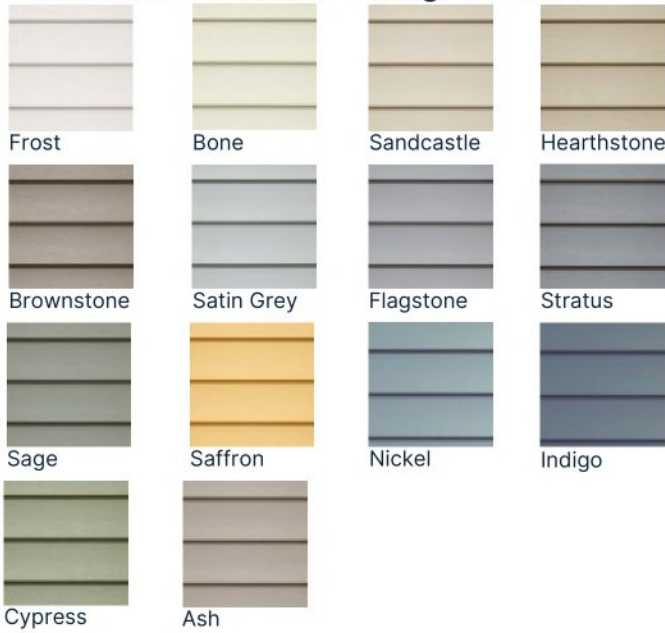

VINYL SIDING – MITTEN SIDING & ACCESSORIES

This premium product line offers a thick panel and a complete selection of bold premium & natural standard colour options. Profiles feature a cedar-grain texture in a low-gloss finish with a distinctive deep silhouette for rich shadow lines

Standard Colours - Oregon Pride

Standard Profile D4" Horizontal