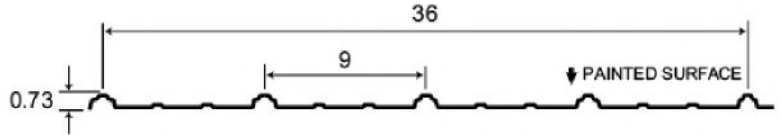

STEEL ROOFING - AGWAY METALS INC.

ALL DIMENSIONS ARE IN INCHES

Optimum rib profile 29 gauge 4/12 roof slope and higher

Beige

Black

Bone
White

Bright Red

Bright
White