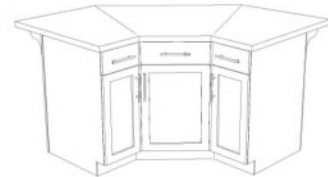

Island With raised Bar Top
 

Island Angled With raised Bar Top
  

SINKS & FAUCETS - KITCHEN AND BATHROOM STANDARDS

Kitchen - Sink and Faucet

Kindred Reginox Drop In Sink
RDL2031/7

Single Handle Kitchen Faucet
P88200LF