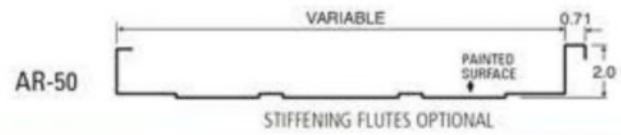

Slate Grey

Stone
Grey

Tan

Tile
Red

White
White

STEEL ROOFING – AGWAY METALS INC.

Standing seam AR-50 gauge for roof slopes 0.5/12 or greater.

Antique Linen