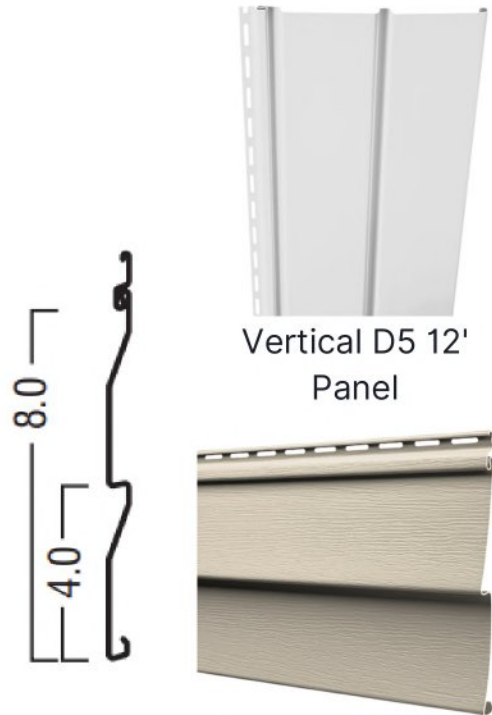

Standard Colours - Oregon Pride

Standard Profile D4" Horizontal

Upgrade Colours - Sentry 🇨🇦 🇨🇦

Board & Batten 10' Panel Length 🇨🇦 🇨🇦

Board & Batten 10' Panel Length 🇨🇦 🇨🇦

SHAKE SIDING – MITTEN 8' COLOUR MATCH CEDAR SHAKE